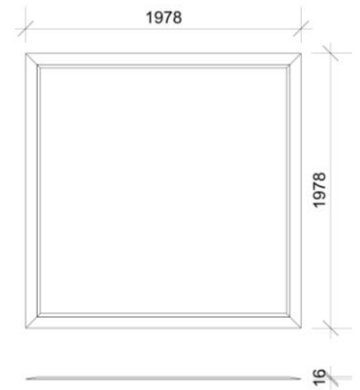

# FLOOR FRAME

- Metalen vloerkader met schuin profiel van 16mm
- Incl. afdekkader
- BxDxH: 1378x1378 mm (Vloerkader 121)
- BxDxH: 1978x1978 mm (Vloerkader 181)
- BxDxH: 2579x2579 mm (Vloerkader 241)
- Andere afmetingen op aanvraag

**FLOOR FRAME 121**

**FLOOR FRAME 181**

**FLOOR FRAME 241**

Do not scale from this drawing.

All dimensions to be checked on site prior to manufacture and any discrepancies to be reported to the designer. All works need to comply with current building regulations and standards. Drawn information remains the property of DERMUL bvba. This drawing is issued on the conditions that it is not to be copied, reproduced or disclosed to any unauthorised person or third party without written consent.