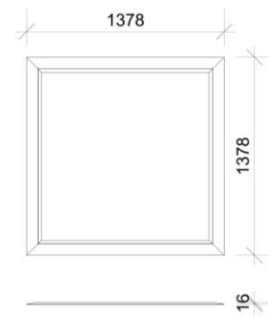

# FLOOR FRAME

- Metalen vloerkader met schuin profiel van 16mm
- Incl. afdekkader
- BxDxH: 1378x1378 mm (Vloerkader 121)
- BxDxH: 1978x1978 mm (Vloerkader 181)
- BxDxH: 2579x2579 mm (Vloerkader 241)
- Andere afmetingen op aanvraag

**FLOOR FRAME 121**

**FLOOR FRAME 181**

**FLOOR FRAME 241**

Do not scale from this drawing.

All dimensions to be checked on site prior to manufacture and any discrepancies to be reported to the designer. All works need to comply with current building regulations and standards. Drawn information remains the property of DERMUL bvba. This drawing is issued on the conditions that it is not to be copied, reproduced or disclosed to any unauthorised person or third party without written consent.