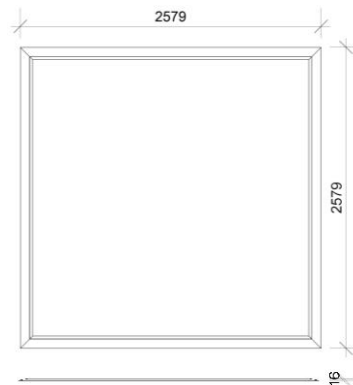

# FLOOR FRAME

- Metalen vloerkader met schuin profiel van 16mm
- Incl. afdekkader
- BxDxH: 1378x1378 mm (Vloerkader 121)
- BxDxH: 1978x1978 mm (Vloerkader 181)
- BxDxH: 2579x2579 mm (Vloerkader 241)
- Andere afmetingen op aanvraag

**FLOOR FRAME 121**

**FLOOR FRAME 181**

**FLOOR FRAME 241**

Do not scale from this drawing.

All dimensions to be checked on site prior to manufacture and any discrepancies to be reported to the designer. All works need to comply with current building regulations and standards. Drawn information remains the property of DERMUL bvba. This drawing is issued on the conditions that it is not to be copied, reproduced or disclosed to any unauthorised person or third party without written consent.